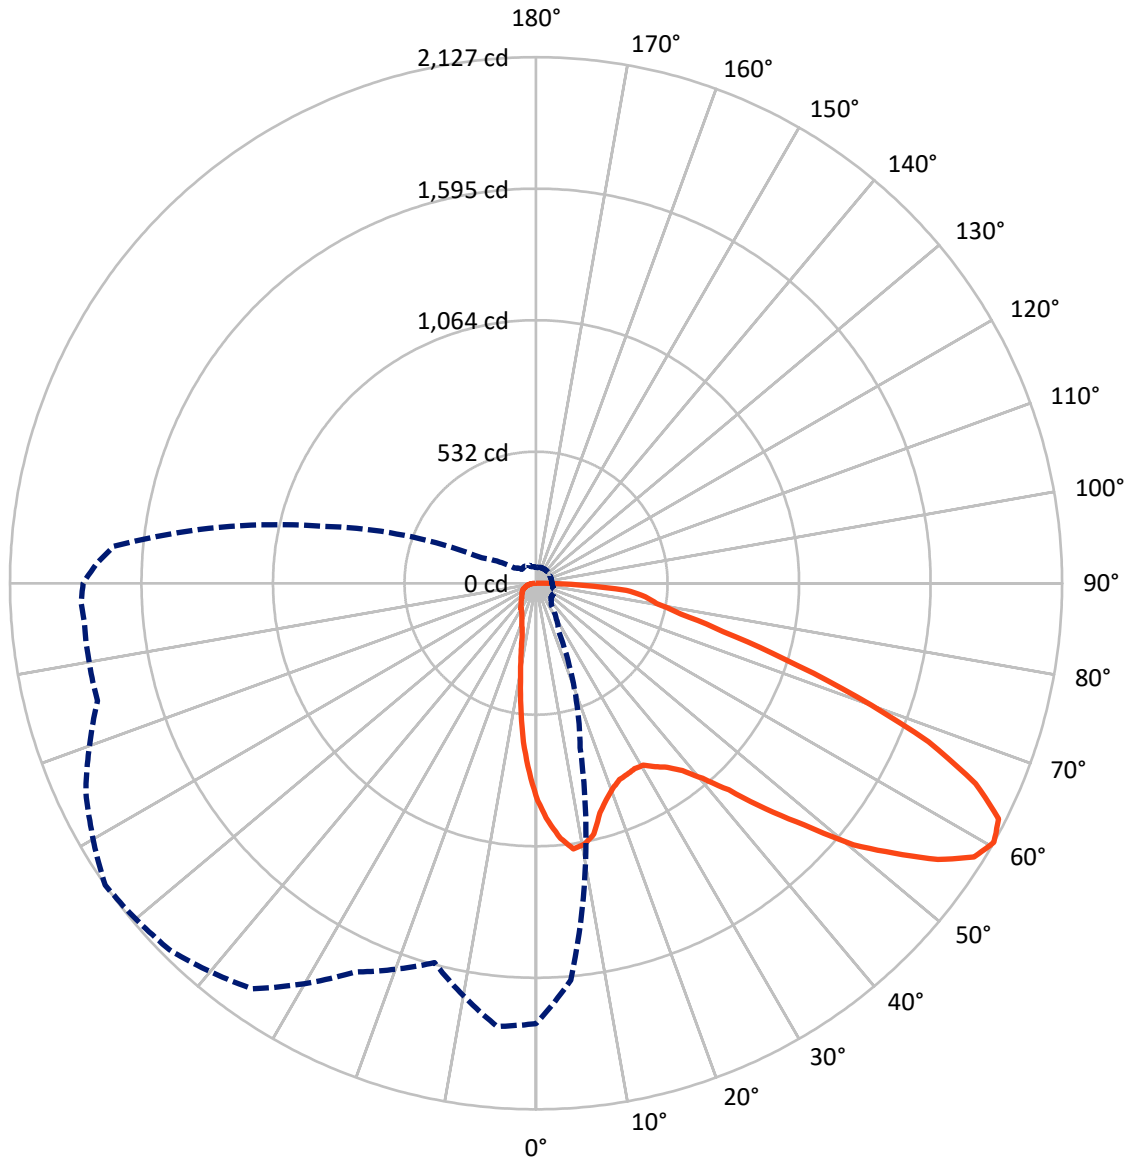

### Iso-Footcandle Lines of Horizontal Illumination

× Max cd  
 - - - 1/2 Max cd

Based on 15 foot mounting height. Maximum calculated value = 3.9 fc  
 Type IV - Short - N/A

REPORT NUMBER: P676021  
CATALOG NUMBER: CCW-SA-1C-827-U-SLR

### Luminous Intensity Polar Plot

— Vertical Plane Through 305-Deg Lateral    - - - Horizontal Cone Through 60-Deg Vertical

REPORT NUMBER: P676021  
 CATALOG NUMBER: CCW-SA-1C-827-U-SLR

**FLUX DISTRIBUTION:**