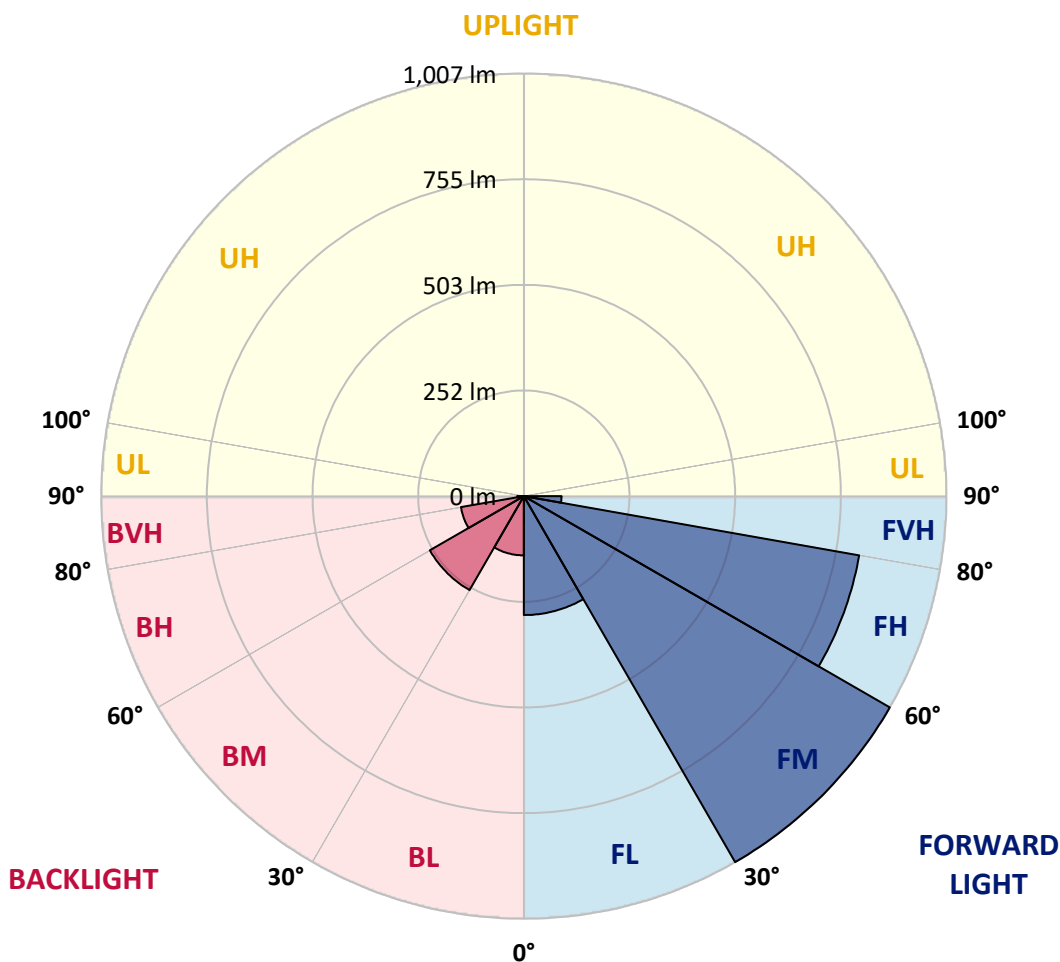

REPORT NUMBER: P676021
CATALOG NUMBER: CCW-SA-1C-827-U-SLR

LUMINAIRE CLASSIFICATION SYSTEM LUMEN TABLE AND BUG RATING:

Zone	Lumens	% Fixture	Zone Rating/Lumen Limit		
			B	U	G
FL (0°-30°)	283.3	10.3			
FM (30°-60°)	1006.5	36.5			
FH (60°-80°)	811.1	29.4			G1/1800
FVH (80°-90°)	89.8	3.3			G1/100
BL (0°-30°)	141.1	5.1	B1/500		
BM (30°-60°)	258.4	9.4	B1/1000		
BH (60°-80°)	152.1	5.5	B1/500		G1/500
BVH (80°-90°)	15.9	0.6			G1/100
UL (90°-100°)	0.0	0.0		U0/0	
UH (100°-180°)	0.0	0.0		U0/0	

BUG Rating: B1-U0-G1
Type IV Short