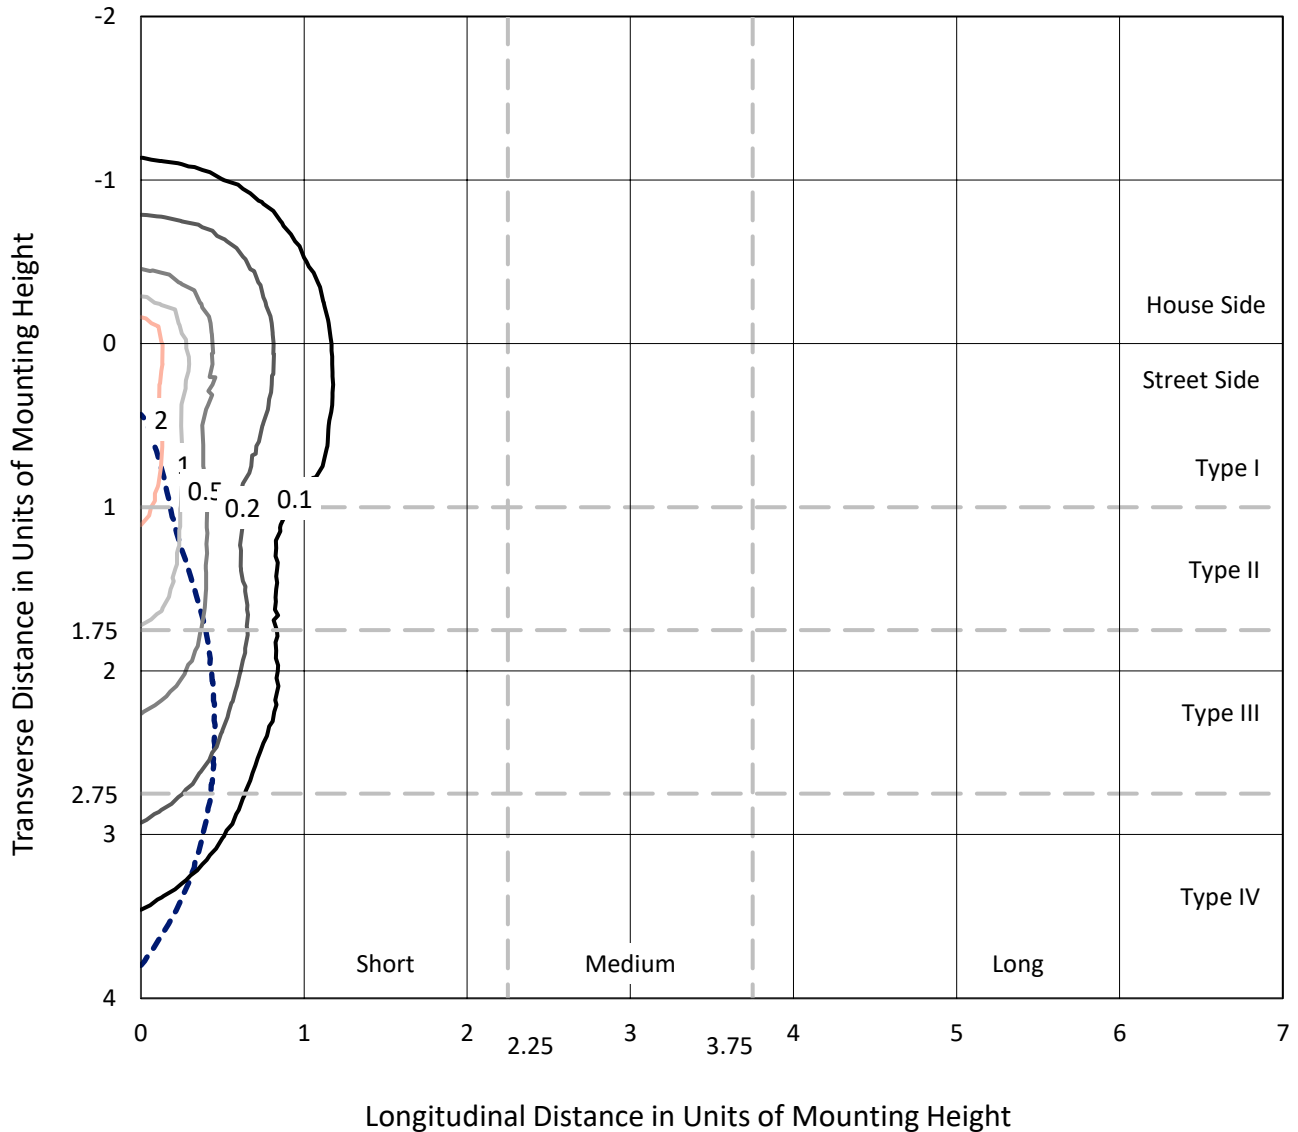

REPORT NUMBER: P676021
CATALOG NUMBER: CCW-SA-1C-827-U-SLR

Iso-Footcandle Lines of Horizontal Illumination

× Max cd
- - - 1/2 Max cd

Based on 15 foot mounting height. Maximum calculated value = 3.9 fc
Type IV - Short - N/A