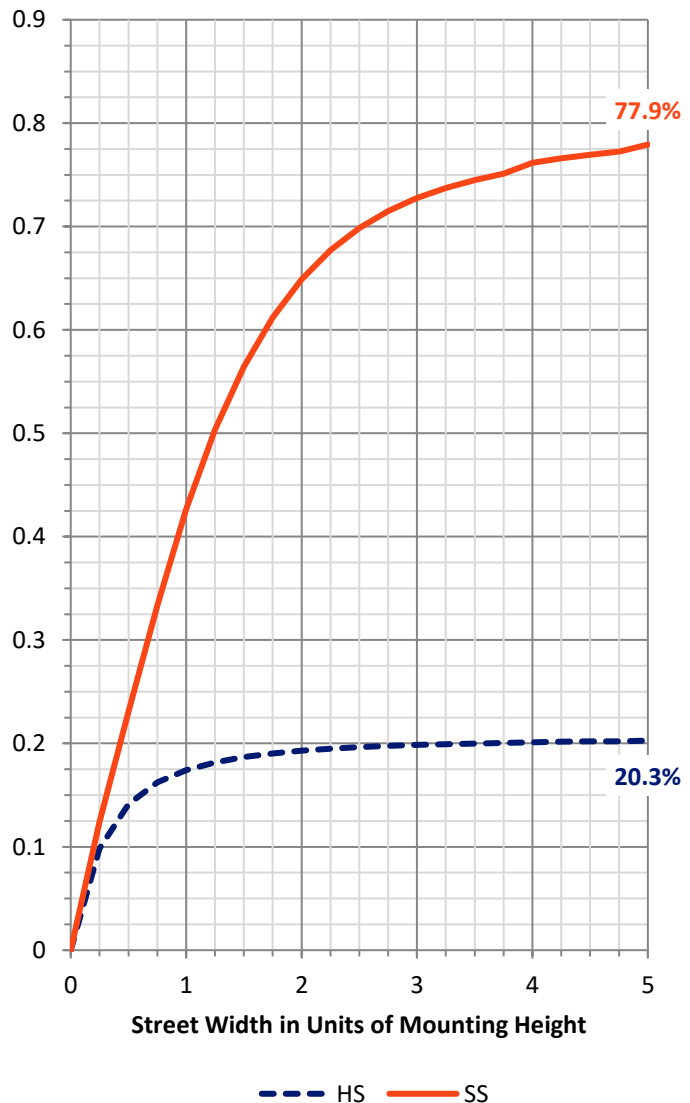

REPORT NUMBER: P676021
CATALOG NUMBER: CCW-SA-1C-827-U-SLR

FLUX DISTRIBUTION:

		Downward	Upward	Total
House Side	Lumens	567.5	0.0	567.5
	% Fixture	20.6	0.0	20.6
Street Side	Lumens	2190.6	0.0	2190.6
	% Fixture	79.4	0.0	79.4
Total	Lumens	2758.1	0.0	2758.1
	% Fixture	100.0	0.0	100.0

Coefficient of Utilization

ZONAL LUMENS:

Zone	Lumens	% Fixture
0°-10°	68.4	2.5
10°-20°	144.5	5.2
20°-30°	211.4	7.7
30°-40°	297.8	10.8
40°-50°	409.3	14.8
50°-60°	557.8	20.2
60°-70°	610.6	22.1
70°-80°	352.6	12.8
80°-90°	105.7	3.8
90°-100°	0.0	0.0
100°-110°	0.0	0.0
110°-120°	0.0	0.0
120°-130°	0.0	0.0
130°-140°	0.0	0.0
140°-150°	0.0	0.0
150°-160°	0.0	0.0
160°-170°	0.0	0.0
170°-180°	0.0	0.0
0°-90°	2758.1	100.0
0°-180°	2758.1	100.0